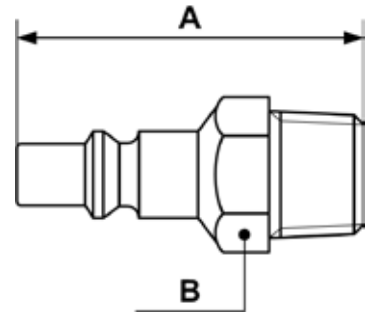

ADAPTORS FOR QUICK COUPLING - ARP 06

Tapered male thread adaptor

Profile : ARO 210

ID passage
6 mm

Part number	Male thread	Dim. A (mm)	Dim. B (mm)
ARP 066151	R1/4	38.5	13
ARP 066152	R3/8	44	17